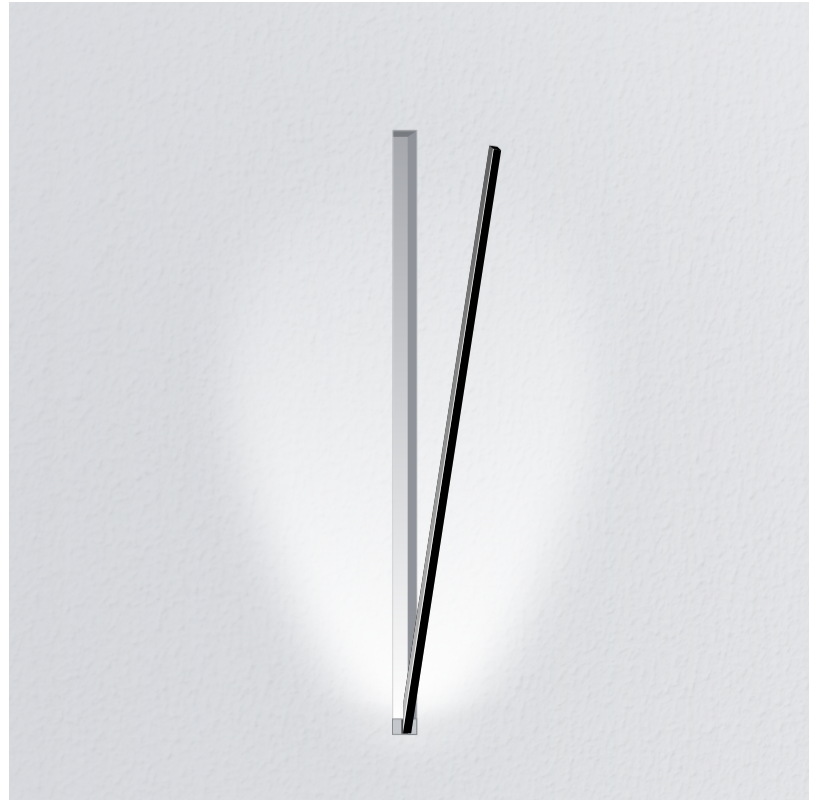

PROJECT	_____
TYPE	_____
SPECIFIER	_____
QUANTITY	_____
DATE	_____

SPILLO 1 ROD RECESSED

D46009- _____ - _____

base number   Color   Finish
_____   Temperature   Options

1. To build a product code in our configurator select the specify button on the base model # product page
2. To build a manual product code on this datasheet choose from the options listed below in blue font and add the suffix to the base model #

GENERAL

Series: Spillo
Subseries: Spillo 1 Rod
Brand: Icone
Division: Design
Mounting Type: Recessed
Mounting Location: Wall
Subcategory: Ambient

PHYSICAL

Shape: Rectangle
Width (mm): 33
Width (in): 1 ⁵/₁₆
Height (mm): 826
Height (in): 32 ¹/₂
Min. Recessing Depth (mm): 30
Min. Recessing Depth (in): 1 ³/₁₆
Light Distribution: Adjustable
[Fixture Finish: WHI / BLK / CHR / BGD](#)
Fixture Material: Brass

ELECTRICAL

Lamp Type: LED
Total Output Wattage (W): 10.56
Dimming: 0-10V Dimming
Driver Included: No
Driver Location: Remote
Driver Type: Constant Voltage - 120Vac
Driver Class: Class 2
Input Voltage (V): 120
Output Voltage (V): 12
Upon Request: (Not included, see components) 0-10Vdc dimming / 277Vac

LED

[Color Temperature (°K): 2700 / 3000](#)
Nominal Lumen (lm): 880
CRI: >90 CRI
Lamp Life (hrs): 50000

OPTICAL

Adjustability: Tilt 120°

RATINGS AND CERTIFICATIONS

Certified By: Certified for North American Standards
IP rating: IP20