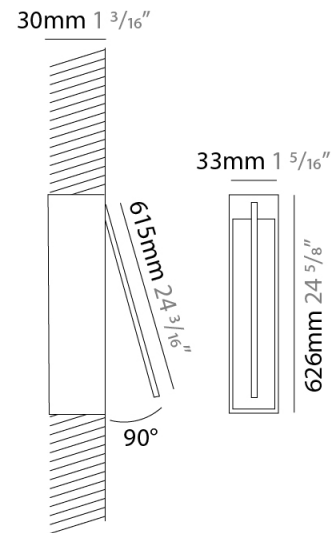

SPILLO 1 ROD RECESSED

D46008- -

base number   Color   Finish
Temperature   Options

1. To build a product code in our configurator select the specify button on the base model # product page
2. To build a manual product code on this datasheet choose from the options listed below in blue font and add the suffix to the base model #

GENERAL

Series: Spillo
Subseries: Spillo 1 Rod
Brand: Icone
Division: Design
Mounting Type: Recessed
Mounting Location: Wall
Subcategory: Ambient

PHYSICAL

Shape: Rectangle
Width (mm): 33
Width (in): 1 ⁵/₁₆
Height (mm): 626
Height (in): 24 ⁵/₈
Min. Recessing Depth (mm): 30
Min. Recessing Depth (in): 1 ³/₁₆
Light Distribution: Adjustable
[Fixture Finish: WHI / BLK / CHR / BGD](#)
Fixture Material: Brass

ELECTRICAL

Lamp Type: LED
Total Output Wattage (W): 7.92
Dimming: 0-10V Dimming
Driver Included: No
Driver Location: Remote
Driver Type: Constant Voltage - 120Vac
Driver Class: Class 2
Input Voltage (V): 120
Output Voltage (V): 12
Upon Request: (Not included, see components) 0-10Vdc dimming / 277Vac

LED

[Color Temperature (°K): 2700 / 3000](#)
Nominal Lumen (lm): 660
CRI: >90 CRI
Lamp Life (hrs): 50000

OPTICAL

Adjustability: Tilt 120°

RATINGS AND CERTIFICATIONS

Certified By: Certified for North American Standards
IP rating: IP20

PROJECT
TYPE
SPECIFIER
QUANTITY
DATE