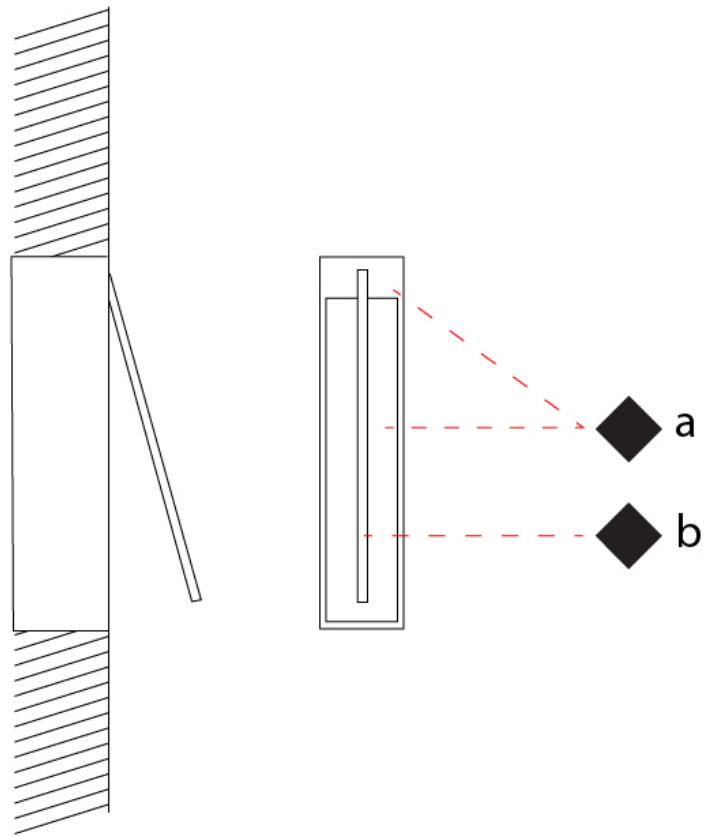

SPILO 1 ROD RECESSED

D46005-

PROJECT
TYPE
SPECIFIER
QUANTITY
DATE

D