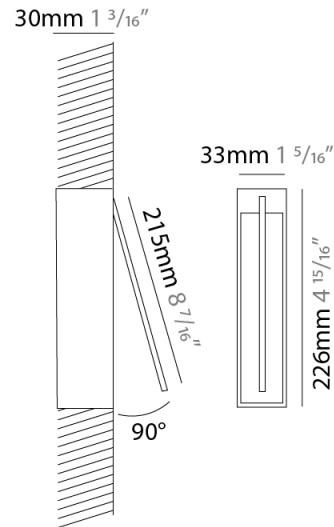

GENERAL

Series: Spillo
 Subseries: Spillo 1 Rod
 Brand: Icone
 Division: Design
 Mounting Type: Recessed
 Mounting Location: Wall
 Subcategory: Ambient

PHYSICAL

Shape: Rectangle
 Width (mm): 33
 Width (in): 1 ⁵/₁₆
 Height (mm): 126
 Height (in): 4 ¹⁵/₁₆
 Min. Recessing Depth (mm): 30
 Min. Recessing Depth (in): 1 ³/₁₆
 Light Distribution: Adjustable
[Fixture Finish: WHI / BLK / CHR / BGD](#)
 Fixture Material: Brass

GENERAL

Series: Spillo
 Subseries: Spillo 1 Rod
 Brand: Icone
 Division: Design
 Mounting Type: Recessed
 Mounting Location: Wall
 Subcategory: Ambient

PHYSICAL

Shape: Rectangle
 Width (mm): 33
 Width (in): 1 ⁵/₁₆
 Height (mm): 226
 Height (in): 8 ⁷/₈
 Min. Recessing Depth (mm): 30
 Min. Recessing Depth (in): 1 ³/₁₆
 Light Distribution: Adjustable
[Fixture Finish: WHI / BLK / CHR / BGD](#)
 Fixture Material: Brass

LED

[Color Temperature \(°K\): 2700 / 3000](#)
 Nominal Lumen (lm): 220
 CRI: >90 CRI
 Lamp Life (hrs): 50000

OPTICAL

Adjustability: Tilt 120°

RATINGS AND CERTIFICATIONS

Certified By: Certified for North American Standards
 IP rating: IP20

GENERAL

Series: Spillo
 Subseries: Spillo 1 Rod
 Brand: Icone
 Division: Design
 Mounting Type: Recessed
 Mounting Location: Wall
 Subcategory: Ambient

PHYSICAL

Shape: Rectangle
 Width (mm): 33
 Width (in): 1 ⁵/₁₆
 Height (mm): 326
 Height (in): 12 ¹³/₁₆
 Min. Recessing Depth (mm): 30
 Min. Recessing Depth (in): 1 ³/₁₆
 Light Distribution: Adjustable
[Fixture Finish: WHI / BLK / CHR / BGD](#)
 Fixture Material: Brass