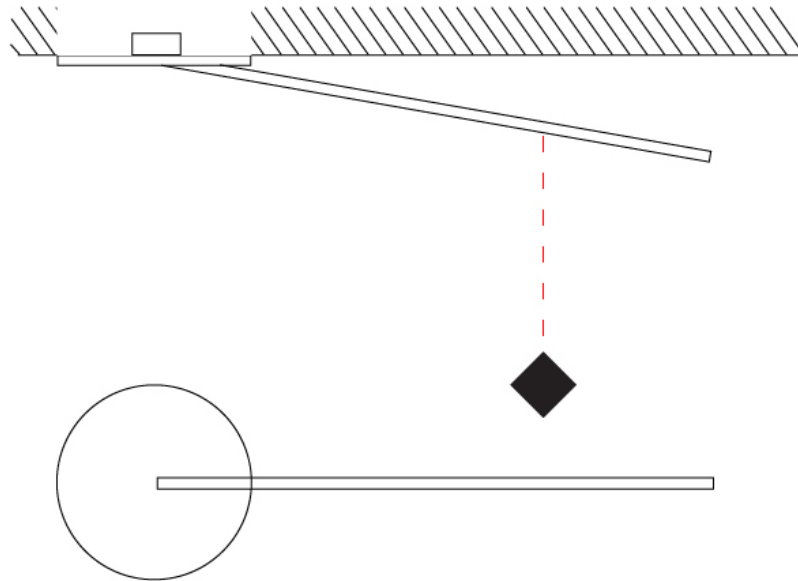

SPILO 1 ROD RECESSED

D46023-

PROJECT _____

TYPE _____

SPECIFIER _____

QUANTITY _____

DATE _____

D