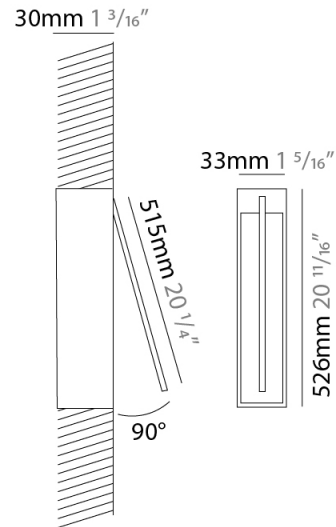

SPILLO 1 ROD RECESSED

D46007- -

base number   Color   Finish
Temperature   Options

1. To build a product code in our configurator select the specify button on the base model # product page
2. To build a manual product code on this datasheet choose from the options listed below in blue font and add the suffix to the base model #

GENERAL

Series: Spillo
Subseries: Spillo 1 Rod
Brand: Icone
Division: Design
Mounting Type: Recessed
Mounting Location: Wall
Subcategory: Ambient

PHYSICAL

Shape: Rectangle
Width (mm): 33
Width (in): 1 ⁵/₁₆
Height (mm): 526
Height (in): 20 ¹¹/₁₆
Min. Recessing Depth (mm): 30
Min. Recessing Depth (in): 1 ³/₁₆
Light Distribution: Adjustable
Fixture Finish: WHI / BLK / CHR / BGD
Fixture Material: Brass

ELECTRICAL

Lamp Type: LED
Total Output Wattage (W): 6.6
Dimming: 0-10V Dimming
Driver Included: No
Driver Location: Remote
Driver Type: Constant Voltage - 120 / 277Vac
Driver Class: Class 2
Input Voltage (V): 120 - 277
Output Voltage (V): 12
Upon Request: (Not included, see components) 0-10Vdc dimming / 277Vac

LED

Color Temperature (°K): 2700 / 3000
Nominal Lumen (lm): 550
CRI: >90 CRI
Lamp Life (hrs): 50000

OPTICAL

Adjustability: Tilt 120°

RATINGS AND CERTIFICATIONS

Certified By: Certified for North American Standards
IP rating: IP20

PROJECT
TYPE
SPECIFIER
QUANTITY
DATE