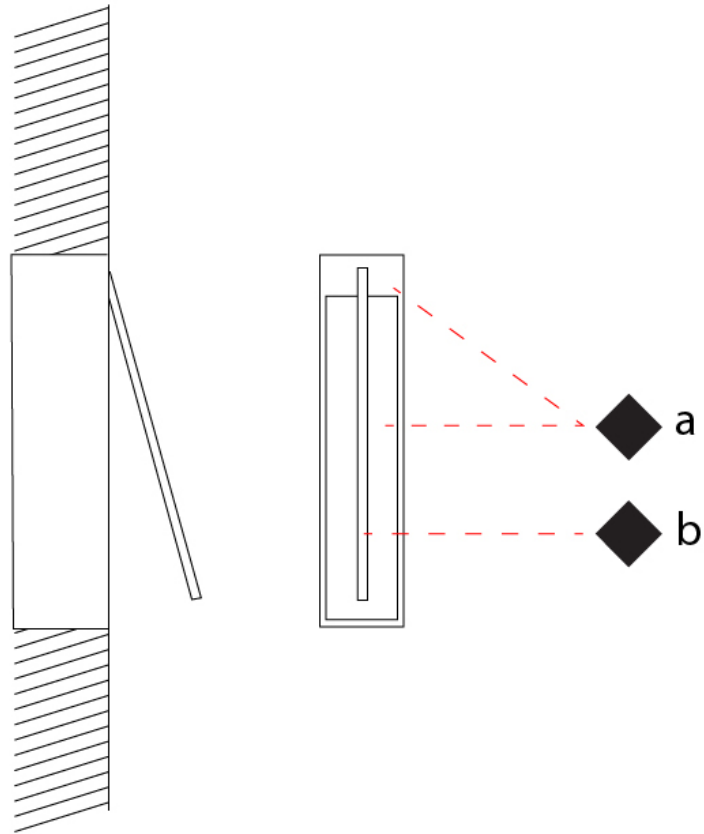

SPILO 1 ROD RECESSED

D46004-

PROJECT _____

TYPE _____

SPECIFIER _____

QUANTITY _____

DATE _____

D