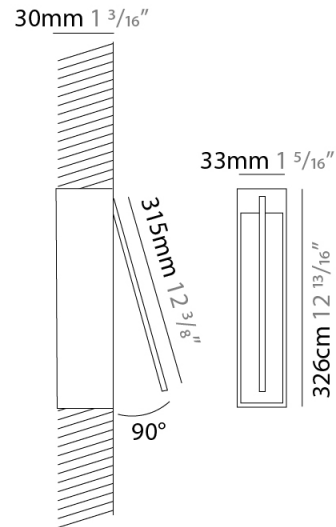

GENERAL

Series: Spillo
 Subseries: Spillo 1 Rod
 Brand: Icone
 Division: Design
 Mounting Type: Recessed
 Mounting Location: Wall
 Subcategory: Ambient

PHYSICAL

Shape: Rectangle
 Width (mm): 33
 Width (in): 1 ⁵/₁₆
 Height (mm): 126
 Height (in): 4 ¹⁵/₁₆
 Min. Recessing Depth (mm): 30
 Min. Recessing Depth (in): 1 ³/₁₆
 Light Distribution: Adjustable
[Fixture Finish: WHI / BLK / CHR / BGD](#)
 Fixture Material: Brass

GENERAL

Series: Spillo
 Subseries: Spillo 1 Rod
 Brand: Icone
 Division: Design
 Mounting Type: Recessed
 Mounting Location: Wall
 Subcategory: Ambient

PHYSICAL

Shape: Rectangle
 Width (mm): 33
 Width (in): 1 ⁵/₁₆
 Height (mm): 226
 Height (in): 8 ⁷/₈
 Min. Recessing Depth (mm): 30
 Min. Recessing Depth (in): 1 ³/₁₆
 Light Distribution: Adjustable
[Fixture Finish: WHI / BLK / CHR / BGD](#)
 Fixture Material: Brass

GENERAL

Series: Spillo
 Subseries: Spillo 1 Rod
 Brand: Icone
 Division: Design
 Mounting Type: Recessed
 Mounting Location: Wall
 Subcategory: Ambient

PHYSICAL

Shape: Rectangle
 Width (mm): 33
 Width (in): 1 ⁵/₁₆
 Height (mm): 326
 Height (in): 12 ¹³/₁₆
 Min. Recessing Depth (mm): 30
 Min. Recessing Depth (in): 1 ³/₁₆
 Light Distribution: Adjustable
[Fixture Finish: WHI / BLK / CHR / BGD](#)
 Fixture Material: Brass

LED

[Color Temperature \(°K\): 2700 / 3000](#)
 Nominal Lumen (lm): 330
 CRI: >90 CRI
 Lamp Life (hrs): 50000

OPTICAL

Adjustability: Tilt 120°

RATINGS AND CERTIFICATIONS

Certified By: Certified for North American Standards
 IP rating: IP20