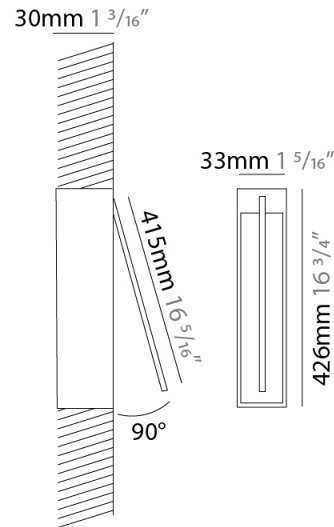

PROJECT	_____
TYPE	_____
SPECIFIER	_____
QUANTITY	_____
DATE	_____

SPILLO 1 ROD RECESSED

D46006- _____ - _____
base number   Color   Finish
                                 Temperature   Options

1. To build a product code in our configurator select the specify button on the base model # product page
2. To build a manual product code on this datasheet choose from the options listed below in blue font and add the suffix to the base model #

GENERAL

Series: Spillo
Subseries: Spillo 1 Rod
Brand: Icone
Division: Design
Mounting Type: Recessed
Mounting Location: Wall
Subcategory: Ambient

PHYSICAL

Shape: Rectangle
Width (mm): 33
Width (in): 1 5/16
Height (mm): 426
Height (in): 16 3/4
Min. Recessing Depth (mm): 30
Min. Recessing Depth (in): 1 3/16
Light Distribution: Adjustable
Fixture Finish: WHI / BLK / CHR / BGD
Fixture Material: Brass

ELECTRICAL

Lamp Type: LED
Total Output Wattage (W): 4.8
Dimming: 0-10V Dimming
Driver Included: No
Driver Location: Remote
Driver Type: Constant Voltage - 120Vac
Driver Class: Class 2
Input Voltage (V): 120
Output Voltage (V): 12
Upon Request: (Not included, see components) 0-10Vdc dimming / 277Vac

LED

Color Temperature (°K): 2700 / 3000
Nominal Lumen (lm): 440
CRI: >90 CRI
Lamp Life (hrs): 50000

OPTICAL

Adjustability: Tilt 120°

RATINGS AND CERTIFICATIONS

Certified By: Certified for North American Standards
IP rating: IP20