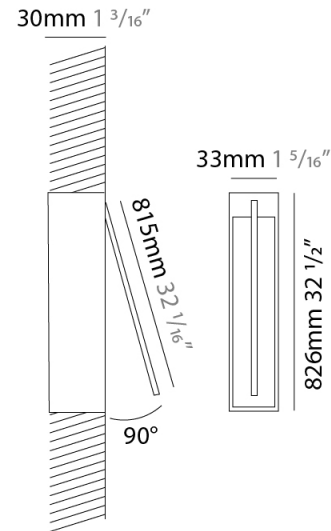

GENERAL

Series: Spillo
 Subseries: Spillo 1 Rod
 Brand: Icone
 Division: Design
 Mounting Type: Recessed
 Mounting Location: Wall
 Subcategory: Ambient

PHYSICAL

Shape: Rectangle
 Width (mm): 33
 Width (in): 1 ⁵/₁₆
 Height (mm): 226
 Height (in): 8 ⁷/₈
 Min. Recessing Depth (mm): 30
 Min. Recessing Depth (in): 1 ³/₁₆
 Light Distribution: Adjustable
[Fixture Finish: WHI / BLK / CHR / BGD](#)
 Fixture Material: Brass

GENERAL

Series: Spillo
 Subseries: Spillo 1 Rod
 Brand: Icone
 Division: Design
 Mounting Type: Recessed
 Mounting Location: Wall
 Subcategory: Ambient

PHYSICAL

Shape: Rectangle
 Width (mm): 33
 Width (in): 1 ⁵/₁₆
 Height (mm): 326
 Height (in): 12 ¹³/₁₆
 Min. Recessing Depth (mm): 30
 Min. Recessing Depth (in): 1 ³/₁₆
 Light Distribution: Adjustable
[Fixture Finish: WHI / BLK / CHR / BGD](#)
 Fixture Material: Brass

GENERAL

Series: Spillo
 Subseries: Spillo 1 Rod
 Brand: Icone
 Division: Design
 Mounting Type: Recessed
 Mounting Location: Wall
 Subcategory: Ambient

PHYSICAL

Shape: Rectangle
 Width (mm): 33
 Width (in): 1 ⁵/₁₆
 Height (mm): 826
 Height (in): 32 ¹/₂
 Min. Recessing Depth (mm): 30
 Min. Recessing Depth (in): 1 ³/₁₆
 Light Distribution: Adjustable
[Fixture Finish: WHI / BLK / CHR / BGD](#)
 Fixture Material: Brass

LED

[Color Temperature \(°K\): 2700 / 3000](#)
 Nominal Lumen (lm): 880
 CRI: >90 CRI
 Lamp Life (hrs): 50000

OPTICAL

Adjustability: Tilt 120°

RATINGS AND CERTIFICATIONS

Certified By: Certified for North American Standards
 IP rating: IP20